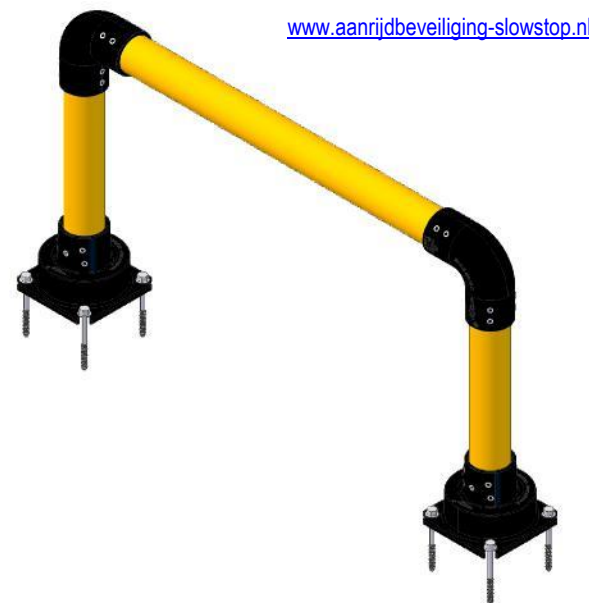

Item	Aantal	Part Number	Part Name
1	2	SS-T1-PEDESTAL	SLOWSTOP TYPE 1 voetstuk.
2	2	SS-T1Y-buis-470	TYPE 1 buis, geel, 470 mm (gehalveerd)
3	2	SS-T1-Elleboog	SLOWSTOP TYPE 2 Elleboog
4	1	SS-T1Y-buis-940	TYPE 1 buis, geel 940mm (standaard)

NO BREAK RATING: 2668 JOULES @ 90 _ IMPACT

MASSA (KG)	Snelheid (Km/h)
1000	8,3
2000	5,9
2500	5,3
3000	4,8

CONFIDENTIAL & PROPRIETARY

The drawing on this print and the information therewith are property of SlowStop Guarding Systems, LLC, and shall not be used or discussed in whole or in part without the consent of SlowStop Guarding Systems, LLC.

4955 STOUT DR. · SAN ANTONIO, TX 78219 · (800) 736-5256

SIZE

A

PART NO.

SS-T1Y-59-HS-106

DWG.

TYPE 1 Beugel - MEDIUM

REV