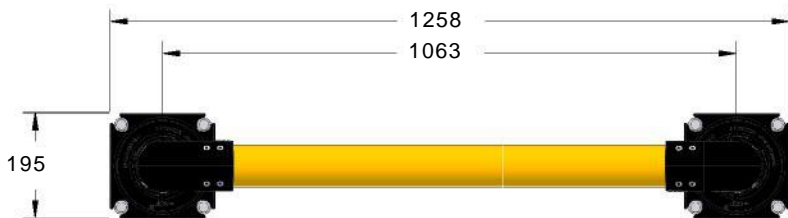

Item	Aantal	Part Number	Part Name
1	2	SS-T1-PEDESTAL	SLOWSTOP TYPE 1 voetstuk.
2	2	SS-T1Y-buis-470	TYPE 1 buis, geel, 470 mm (gehalveerd)
3	2	SS-T1-Elleboog	SLOWSTOP TYPE 2 Elleboog
4	1	SS-T1Y-buis-940	TYPE 1 buis, geel 940mm (standaard)

NO BREAK RATING: 2668 JOULES @ 90 _ IMPACT

MASSA (KG)	Snelheid (Km/h)
1000	8,3
2000	5,9
2500	5,3
3000	4,8

CONFIDENTIAL & PROPRIETARY

The drawing on this print and the information therewith are property of SlowStop Guarding Systems, LLC, and shall not be used or discussed in whole or in part without the consent of SlowStop Guarding Systems, LLC.

4955 STOUT DR. · SAN ANTONIO, TX 78219 · (800) 736-5256

SIZE

A

PART NO.

SS-T1Y-59-HS-106

DWG.

TYPE 1 Beugel - MEDIUM

REV