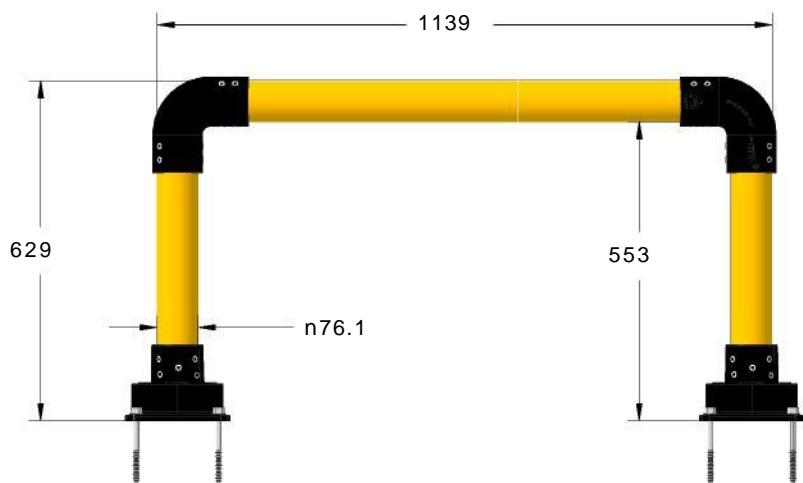

Item	Aantal	Part Number	Part Name
1	2	SS-T1-PEDESTAL	SLOWSTOP TYPE 1 voetstuk.
2	2	SS-T1Y-buis-470	TYPE 1 buis, geel, 470 mm (gehalveerd)
3	2	SS-T1-Elleboog	SLOWSTOP TYPE 2 Elleboog
4	1	SS-T1Y-buis-940	TYPE 1 buis, geel 940mm (standaard)

NO BREAK RATING: 2668 JOULES @ 90 _ IMPACT

MASSA (KG)	Snelheid (Km/h)
1000	8,3
2000	5,9
2500	5,3
3000	4,8

CONFIDENTIAL & PROPRIETARY

The drawing on this print and the information therewith are property of SlowStop Guarding Systems, LLC, and shall not be used or discussed in whole or in part without the consent of SlowStop Guarding Systems, LLC.

4955 STOUT DR. · SAN ANTONIO, TX 78219 · (800) 736-5256

SIZE

A

PART NO.

SS-T1Y-59-HS-106

DWG.

TYPE 1 Beugel - MEDIUM

REV